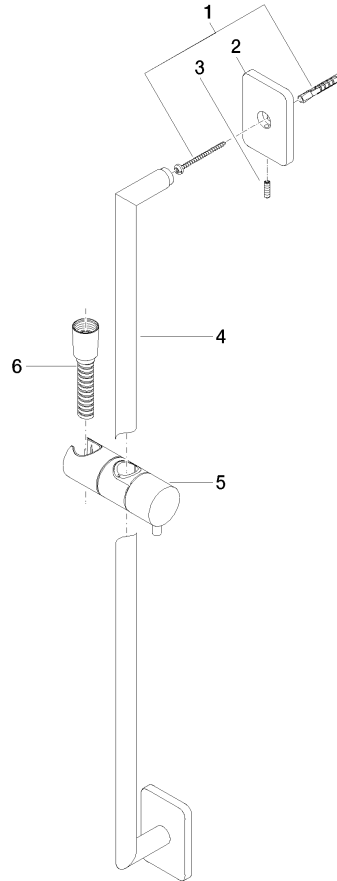

LULU Shower set without hand shower - Chrome

LULU

26 413 710

- slide bar
- rosette 78 x 55 mm
- gauge 800 mm
- metal shower hose 1750mm with integrated anti-twist protection
- shower hose connector 3/8"
- Pipe diameter 18 mm

Required miscellaneous

	Hand shower FlowReduce - Chrome	28 016 979-00 0010
---	--	-----------------------

Required miscellaneous

	Hand shower FlowReduce - Chrome	28 012 979-00 0010
---	--	-----------------------

Required miscellaneous

	Hand shower FlowReduce - Chrome	28 018 979-00 0010
---	--	-----------------------

26 413 710

mm [inches]

Certificates

WRAS_2009048. ACS_20 ACC LY 738. IAPMO_4976 (2).

26 413 710

Spare parts list

No.	Item Number	Name	Quantity used	Delivery time
1	05 30 31 025 00 90	fixing set	2	2
2	09 27 71 005-00	rosette	2	10
3	09 31 11 013 90	pin	2	2
4	05 28 22 590 01-00	bar	1	10
5	12 580 970-00	Slide unit - Chrome	1	10
6	28 322 970-00	Metal shower hose 1/2" x 3/8" x 1750 mm - Chrome	1	2