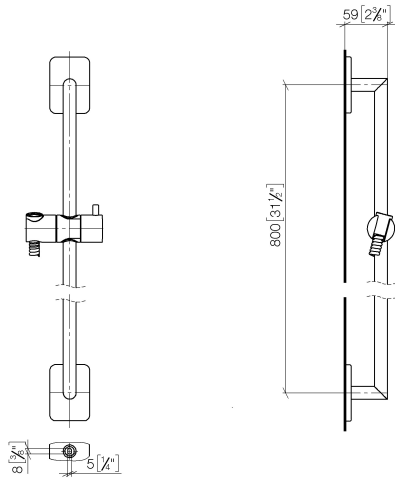

LULU Shower set without hand shower - Chrome

LULU

26 413 710

- slide bar
- rosette 78 x 55 mm
- gauge 800 mm
- metal shower hose 1750mm with integrated anti-twist protection
- shower hose connector 3/8"
- Pipe diameter 18 mm

Required miscellaneous

	Hand shower FlowReduce - Chrome	28 018 979-00 0010
---	--	-----------------------

26 413 710

mm [inches]

Certificates

WRAS_2009048. ACS_20 ACC LY 738. IAPMO_4976 (2).

26 413 710

Spare parts list

No.	Item Number	Name	Quantity used	Delivery time
1	05 30 31 025 00 90	fixing set	2	2
2	09 27 71 005-00	rosette	2	10
3	09 31 11 013 90	pin	2	2
4	05 28 22 590 01-00	bar	1	10
5	12 580 970-00	Slide unit - Chrome	1	10
6	28 322 970-00	Metal shower hose 1/2" x 3/8" x 1750 mm - Chrome	1	2